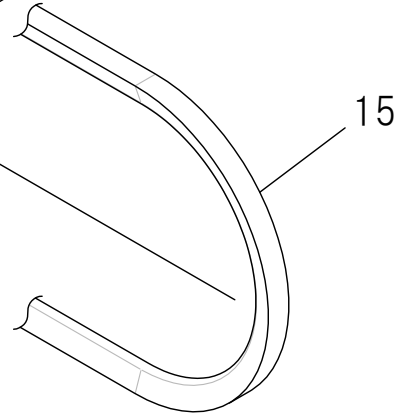

1 GEAR BOX

番号	品名	図番	規格	個数
1	GEAR BOX	GE000001		1
2	NEEDLE BEARING	AR0001		2
3	SHAFT	AR0002		1
4	RADIAL BALL BEARING	AR0003		1
5	V BELT PULLEY	AR0004		1
6	KEY	AR0005		1
7	PLAIN WASHER	AR0006		1
8	SCREW	AR0007		1
9	SHAFT	AR0008		1
10	HEX SOCKET CAP SCREW	AR0009	M4X8	2
11	RETAINER	AR0010		1
12	RADIAL BALL BEARING	AR0011		1
13	HOUSING	AR0012		1
14	GEAR	AR0013		1
15	V BELT	AR0014		1
16	HEX SOCKET CAP SCREW	AR0015	M5X20	3