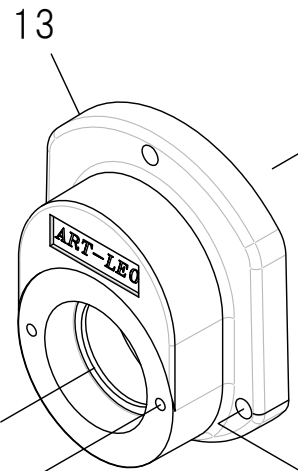

1 GEAR BOX

番号	品名	図番	規格	個数
1	GEAR BOX	GE000001		1
2	NEEDLE BEARING	AR0001		2
3	SHAFT	AR0002		1
4	RADIAL BALL BEARING	AR0003		1
5	V BELT PULLEY	AR0004		1
6	KEY	AR0005		1
7	PLAIN WASHER	AR0006		1
8	SCREW	AR0007		1
9	SHAFT	AR0008		1
10	HEX SOCKET CAP SCREW	AR0009	M4X8	2
11	RETAINER	AR0010		1
12	RADIAL BALL BEARING	AR0011		1
13	HOUSING	AR0012		1
14	GEAR	AR0013		1
15	V BELT	AR0014		1
16	HEX SOCKET CAP SCREW	AR0015	M5X20	3