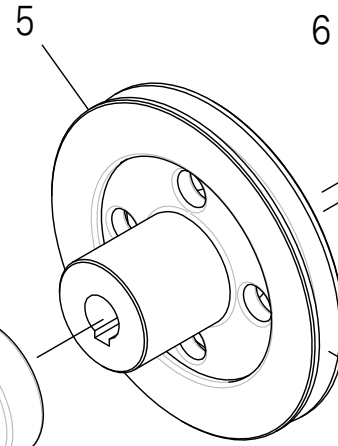

1 GEAR BOX

番号	品名	図番	規格	個数
1	GEAR BOX	GE000001		1
2	NEEDLE BEARING	AR0001		2
3	SHAFT	AR0002		1
4	RADIAL BALL BEARING	AR0003		1
5	V BELT PULLEY	AR0004		1
6	KEY	AR0005		1
7	PLAIN WASHER	AR0006		1
8	SCREW	AR0007		1
9	SHAFT	AR0008		1
10	HEX SOCKET CAP SCREW	AR0009	M4X8	2
11	RETAINER	AR0010		1
12	RADIAL BALL BEARING	AR0011		1
13	HOUSING	AR0012		1
14	GEAR	AR0013		1
15	V BELT	AR0014		1
16	HEX SOCKET CAP SCREW	AR0015	M5X20	3